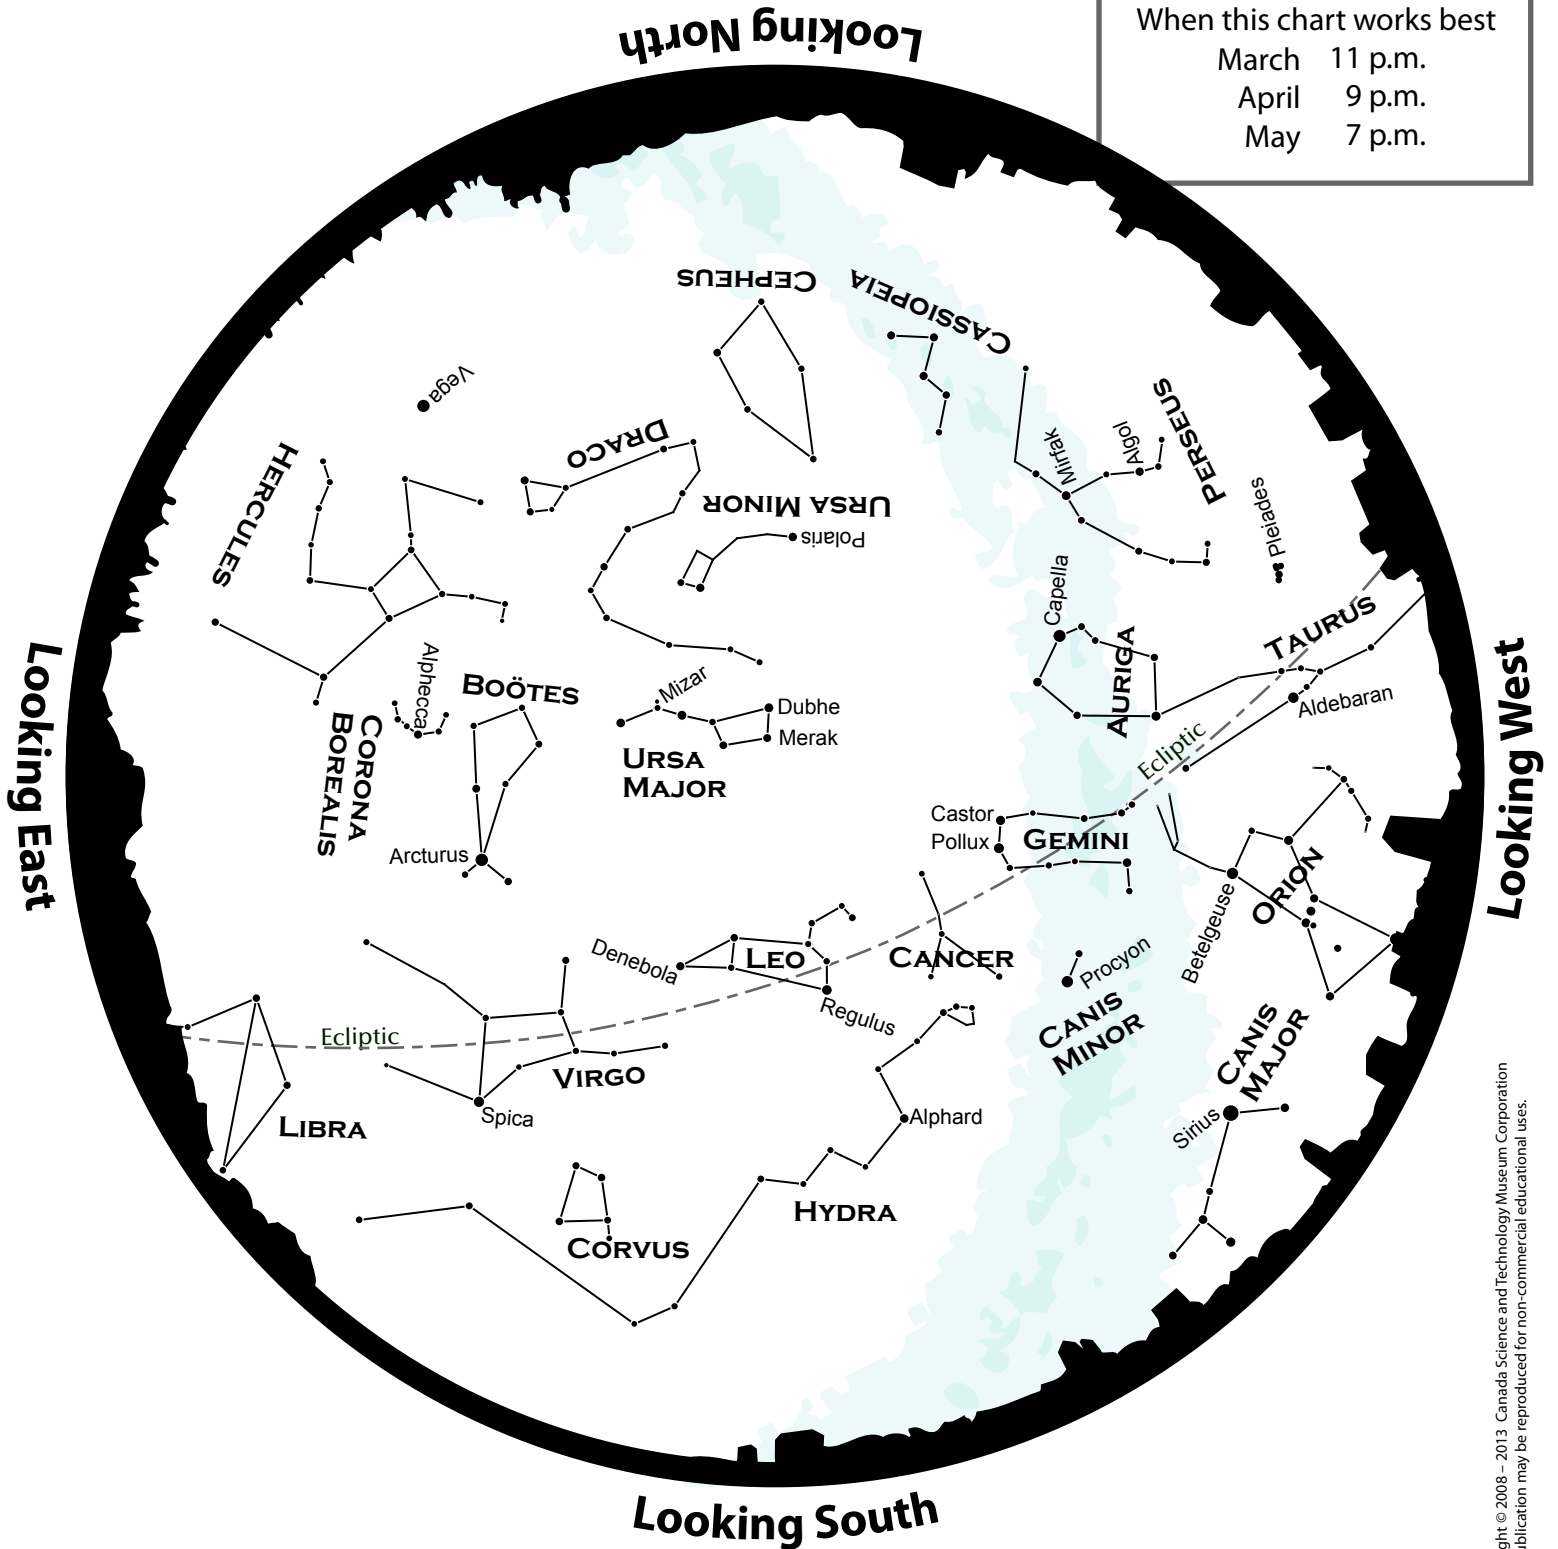

# Discover the Skies

## APRIL

When this chart works best

March 11 p.m.

April 9 p.m.

May 7 p.m.

CANADA SCIENCE AND  
TECHNOLOGY MUSEUM

Canada