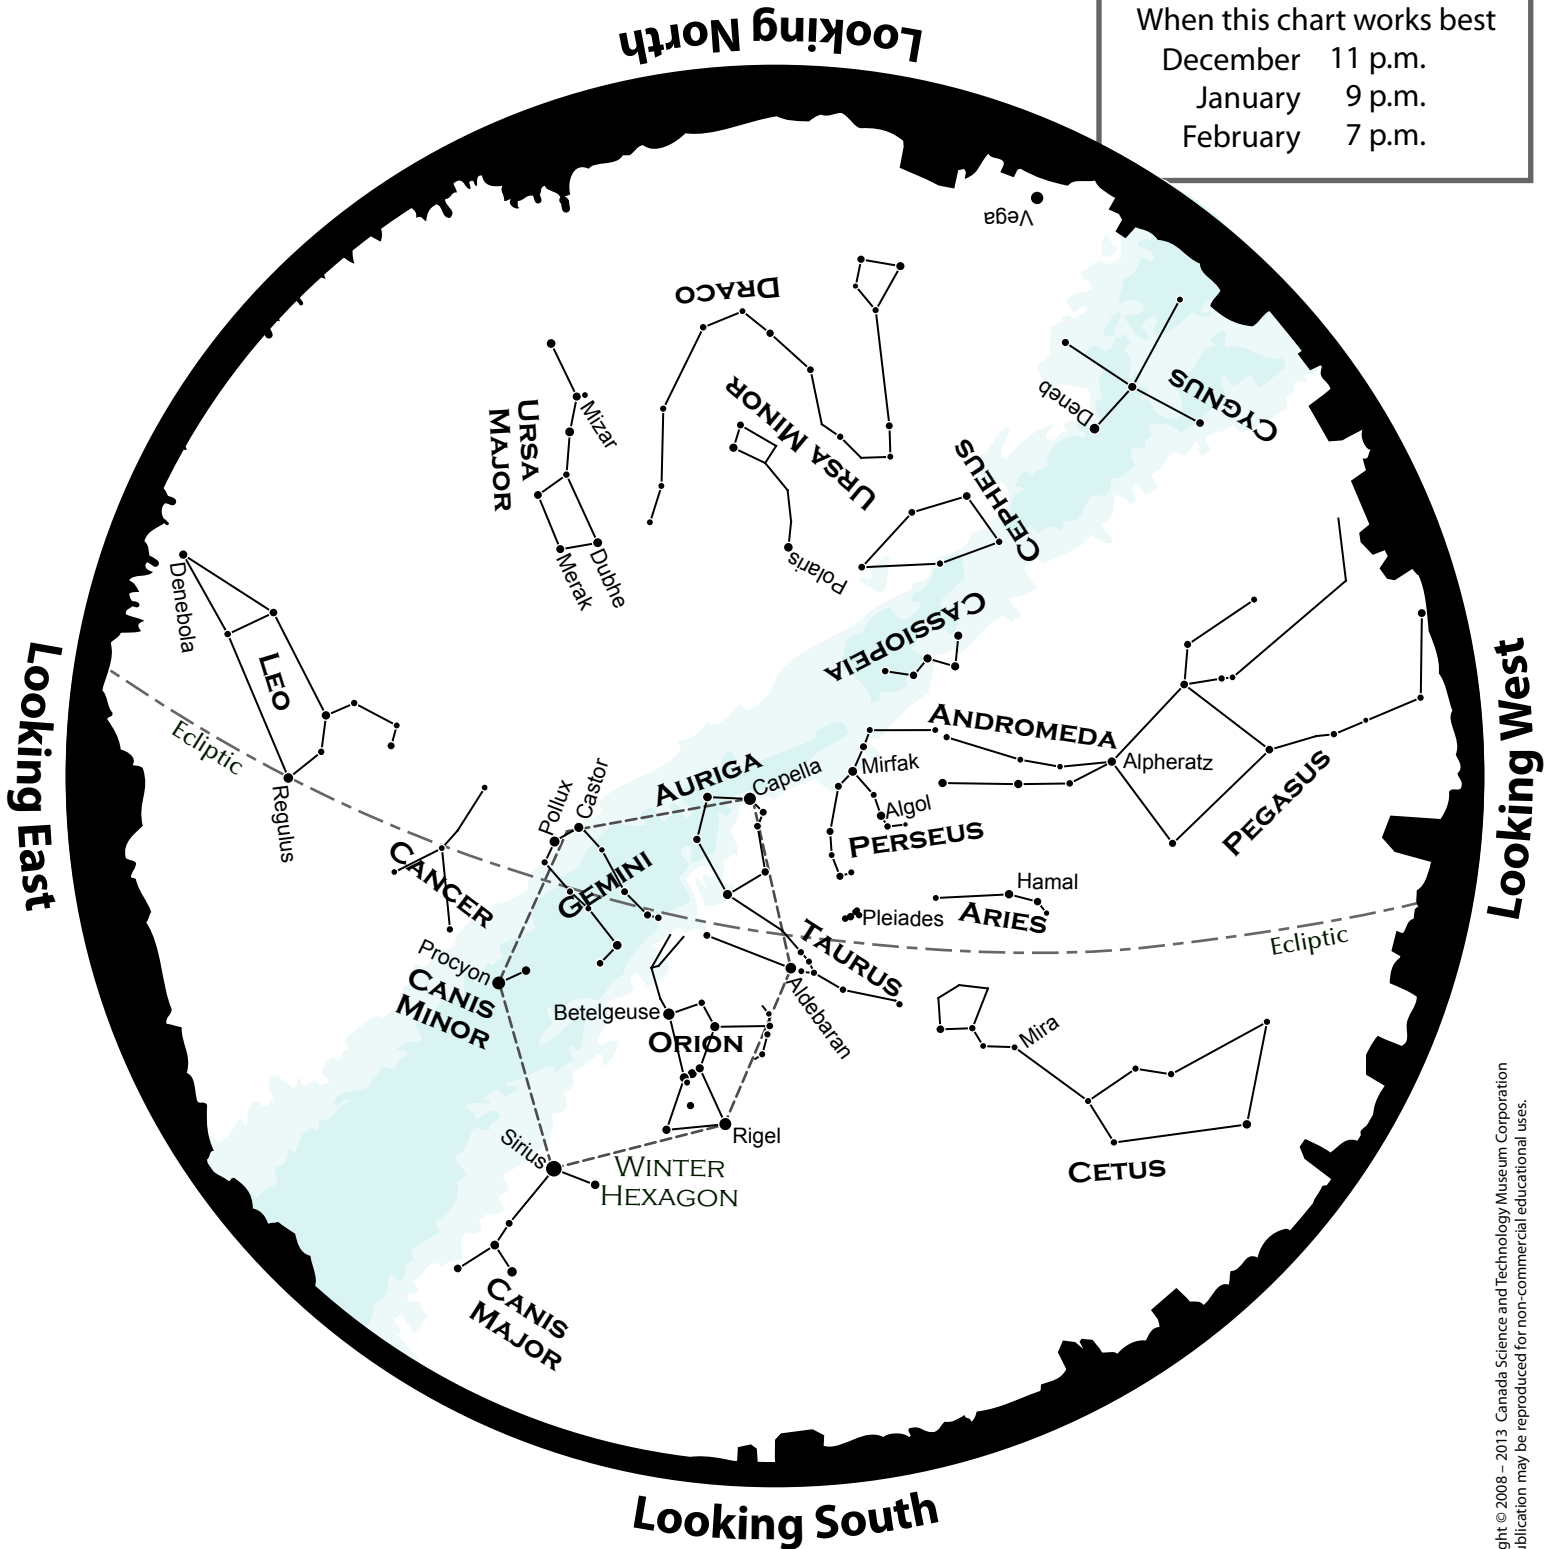

# Discover the Skies

## JANUARY

When this chart works best

December 11 p.m.

January 9 p.m.

February 7 p.m.

Copyright © 2008 – 2013 Canada Science and Technology Museum Corporation  
This publication may be reproduced for non-commercial educational uses.