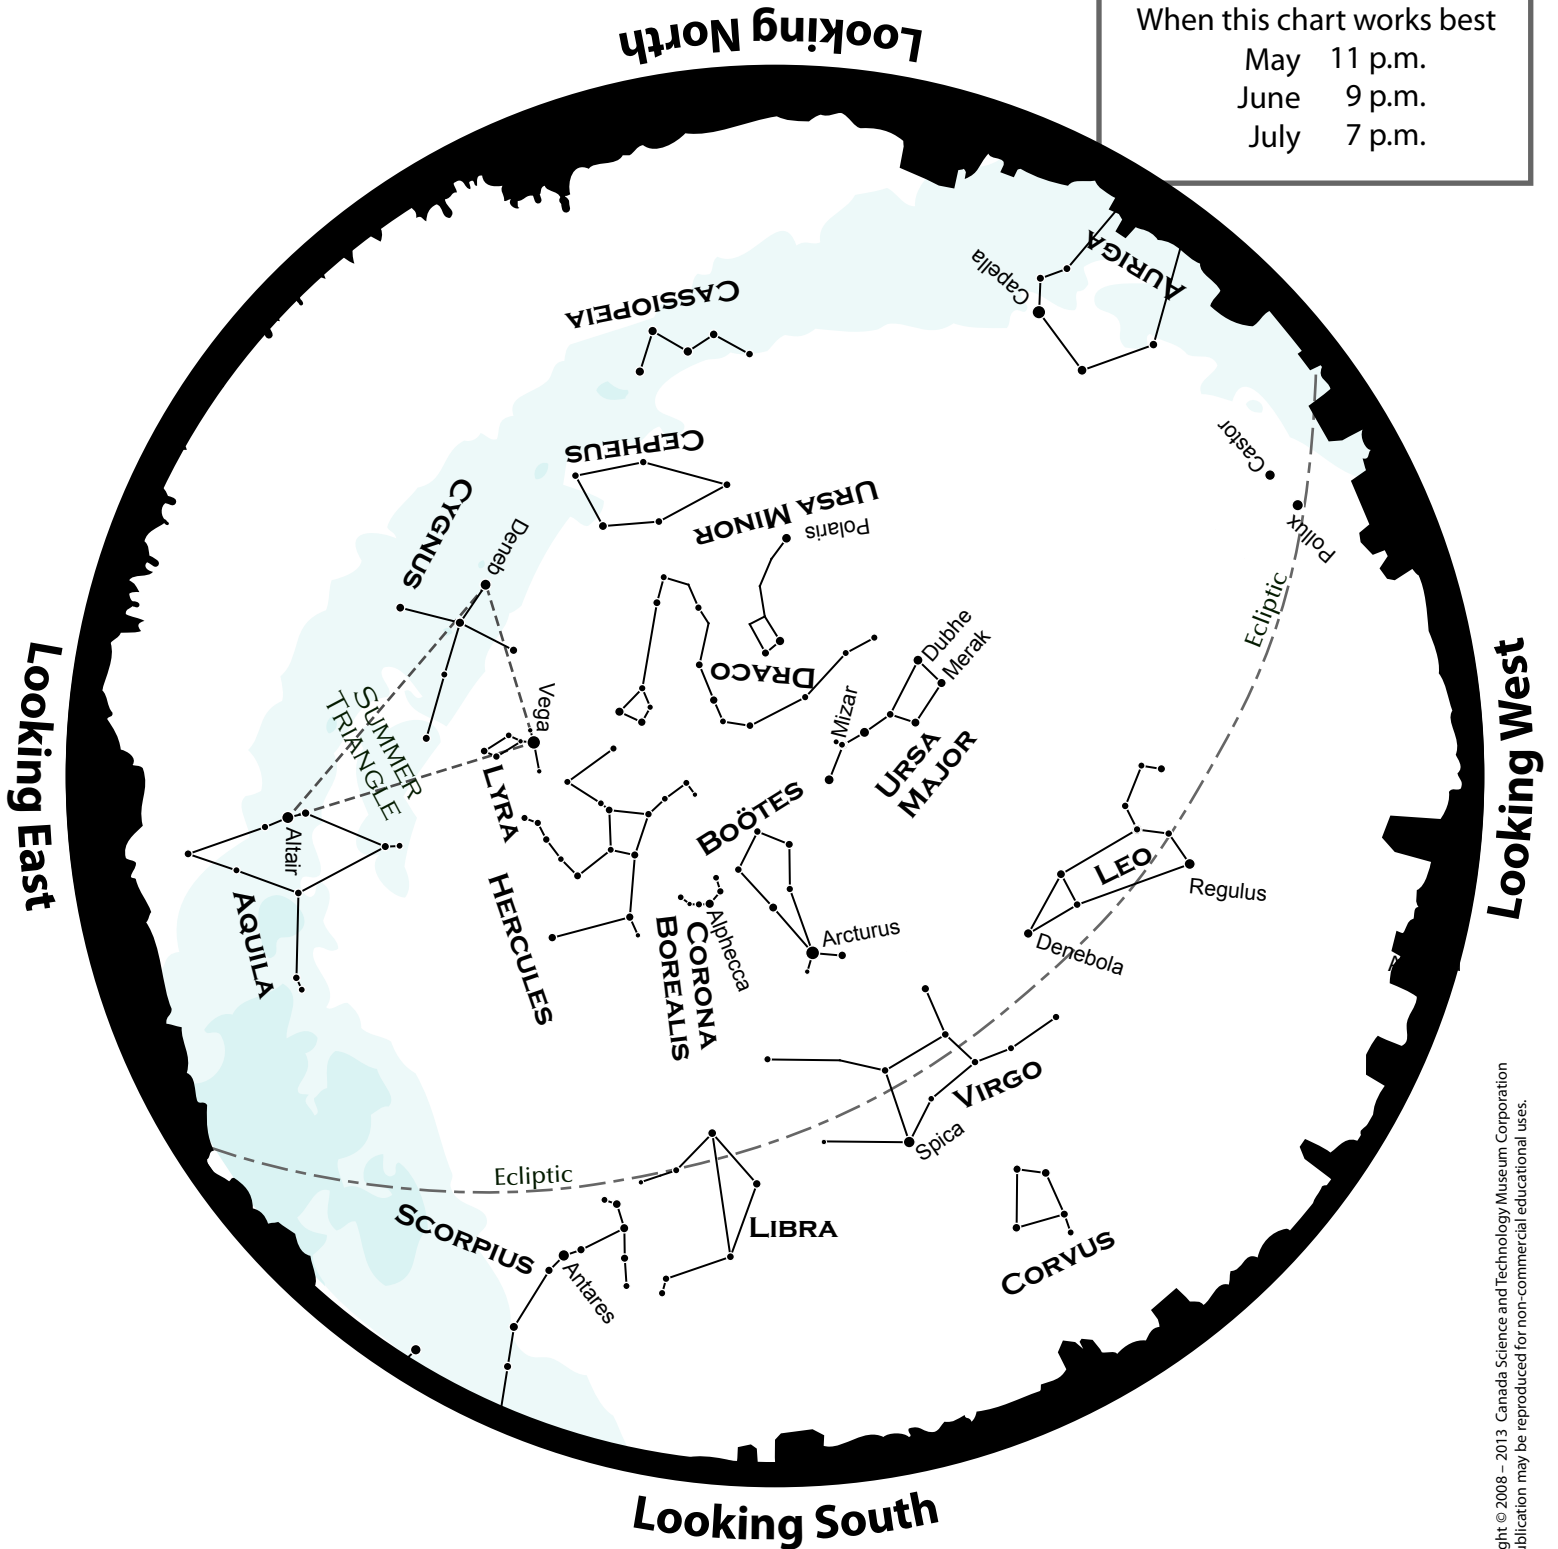

Discover the Skies

JUNE

When this chart works best

May	11 p.m.
June	9 p.m.
July	7 p.m.

Copyright © 2008 – 2013 Canada Science and Technology Museum Corporation
This publication may be reproduced for non-commercial educational uses.

CANADA SCIENCE AND
TECHNOLOGY MUSEUM

Canada